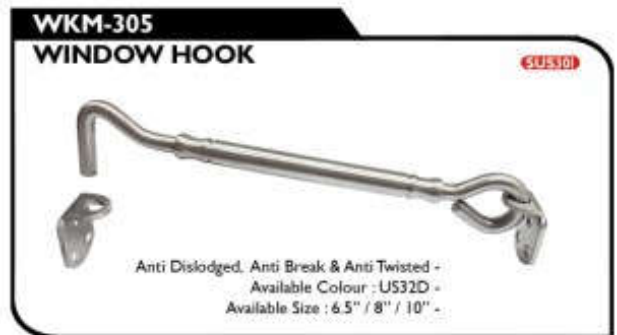

SIZE : 30X39, HOLE Ø16.5
AVAILABLE COLOUR : US32D

WFM-704
WINDOW HOOK

6US304 SS

AVAILABLE COLOUR : SN/GP(PVD)

DOOR WINDOW & ACCESSORY

WFM-8160-DBR R
WINDOW FASTENER

AVAILABLE COLOUR:
DARK BROWN, SILVER

WFM-6161-SLV R
WINDOW FASTENER