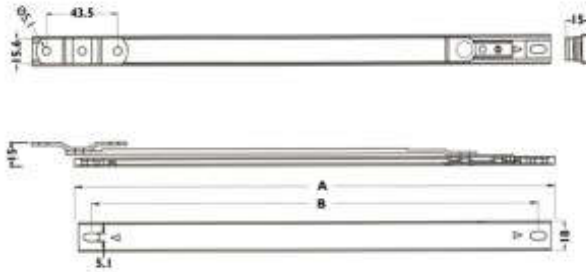

WTM-2031F-12"
WINDOW STOPPER

| WTM-2031F | A | B |
|-----------|-----|-----|
| 12" | 278 | 297 |

WTM-AD18
WINDOW STOPPER

| WTM-AD18 | A | B |
|----------|-----|-----|
| 8" | 187 | 208 |
| 10" | 236 | 257 |
| 12" | 283 | 304 |