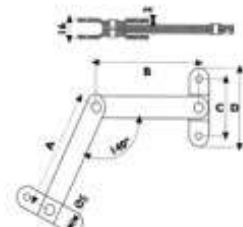

DEM-21 (10/2000)
DOOR SEAL

MODEL	A	B	C	D
WTM-FTB-85	85	85	45	58