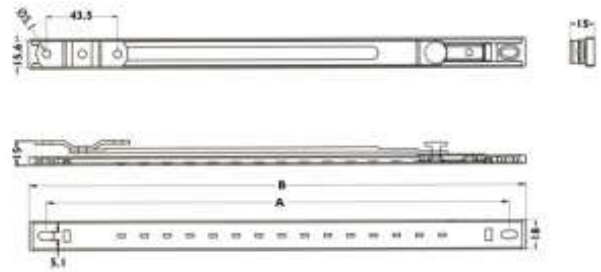

WTM-2031F-12"
WINDOW STOPPER

| WTM-2031F | A | B |
|-----------|-----|-----|
| 12" | 278 | 297 |

WTM-AD18
WINDOW STOPPER

| WTM-AD18 | A | B |
|----------|-----|-----|
| 8" | 187 | 208 |
| 10" | 236 | 257 |
| 12" | 283 | 304 |