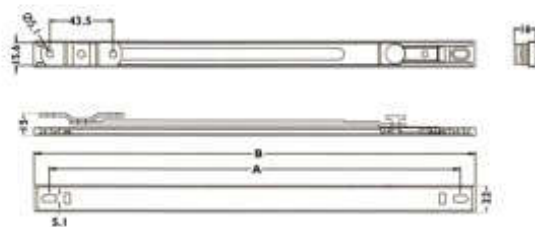

WTM-AS22	A	B
12"	283	304
14"	324	345
16"	383	404

WTM-FTB85
WINDOW STOPPER