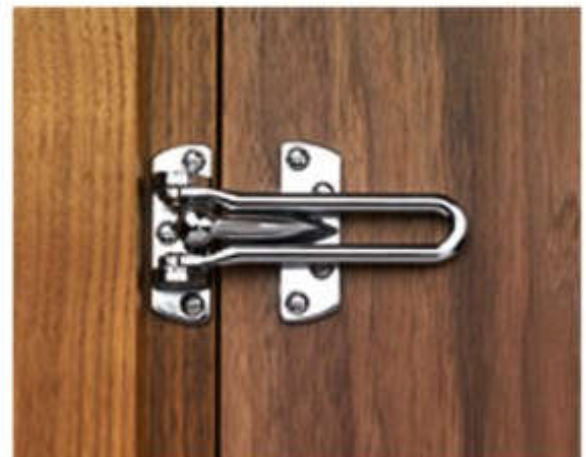

SIZE : 30X39, HOLE Ø16.5
AVAILABLE COLOUR : US32D

WFM-704
WINDOW HOOK

6US304 SS

AVAILABLE COLOUR : SN/GP(PVD)

DOOR WINDOW & ACCESSORY

WFM-8160-DBR R
WINDOW FASTENER

AVAILABLE COLOUR:
DARK BROWN, SILVER

WFM-6161-SLV R
WINDOW FASTENER